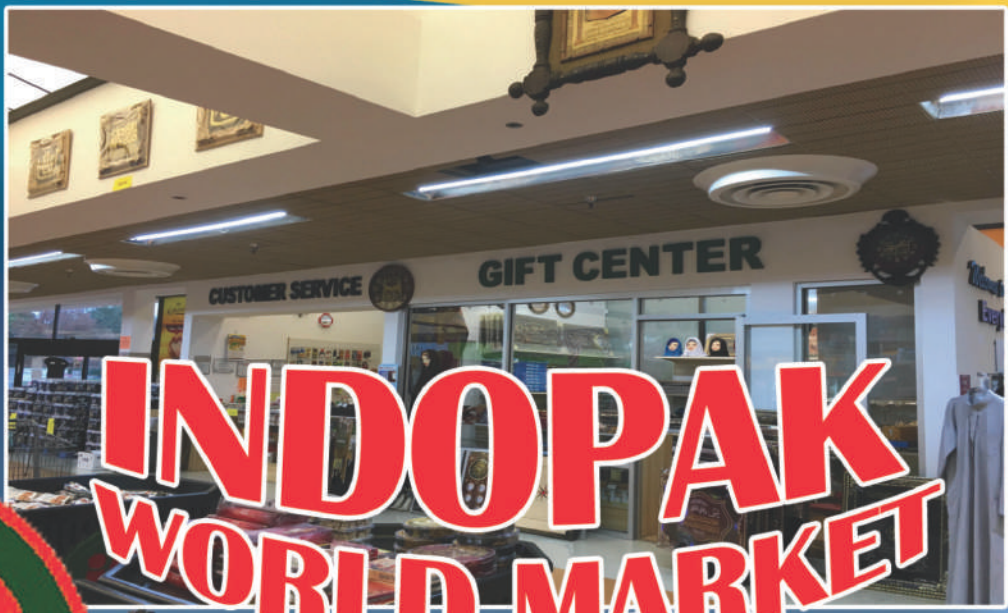

INDOPAK SUPERMARKET

FULL SERVICE STORES
IN THE METROPLEX

EVERYDAY LOW PRICE

MILK/DAIRY

PRODUCE

MEAT/FISH

SOFT DRINKS

RICE/DAL/ATA

CARROLLTON

PLANO

Serving the community for the last 20 years

INDOPAK WORLD MARKET

Largest Desi Store in the Metroplex
(45,000 Sft Floor Area)

Rental Spaces Available
for Jewelry, Insurance, Travel Agency
and similar businesses.