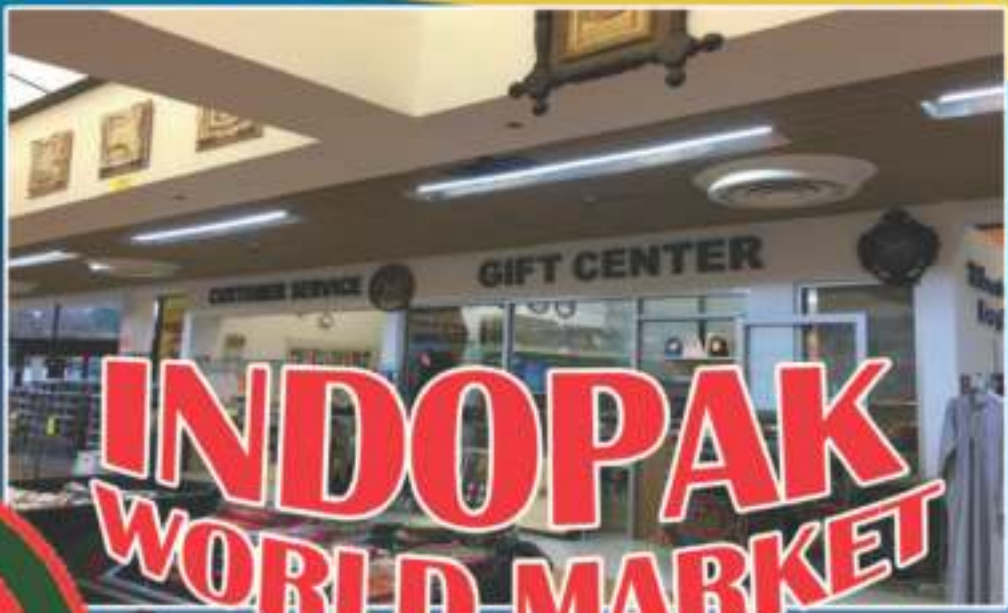

RICHARDSON

LEWISVILLE

CARROLLTON

PLANO

Serving the community for the last 20 years

**INDOPAK  
WORLD MARKET**

**Largest Desi Store in the Metroplex**  
( 45,000 Sft Floor Area)

**Rental Spaces Available**  
for Jewelry, Insurance, Travel Agency  
and similar businesses.